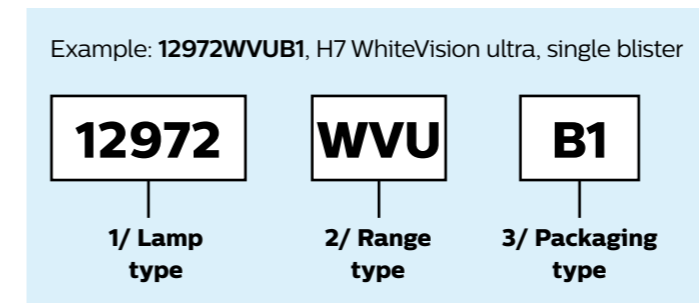

1/ Lamp type

Every lamp type is designated by Philips with a unique number called lamp type.
 • All 12V lamps start with 12 (for example: 12972 for H7 12V)
 • All 24V lamps starting with 13 (for example: 13972 for H7 24V)