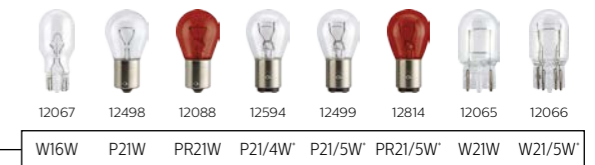

philips.com/mylamps

Trunk lights

3rd stop light

Rear indicators

Reversing light

Glove compartment lights

Rear parking lights

License plate lights