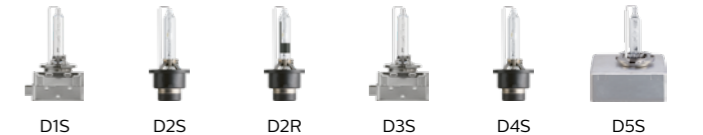

Available in C1 and S1 packaging

Available in