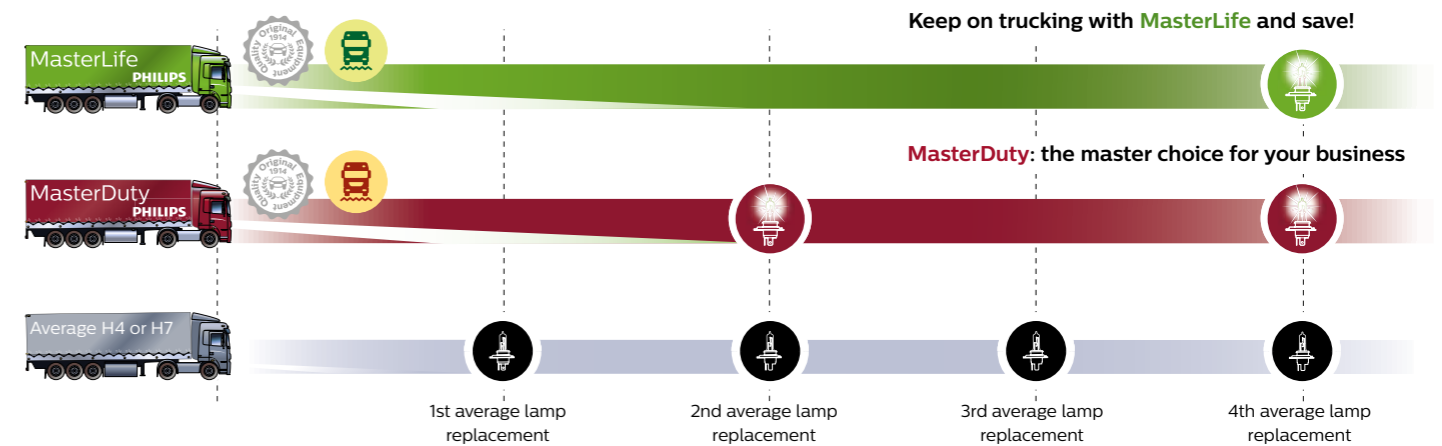

Philips 24V headlighting advantage

Combining **vibration resistance** with **high quality**, Philips truck headlamps last longer than standard lamps.

MasterDuty

Built to last

- Lasts up to 550 hours*
- Maximum vibration resistance
- Up to 130% more vision**
- Reinforced mount and base guards against shocks
- Extra robust double-coil filament