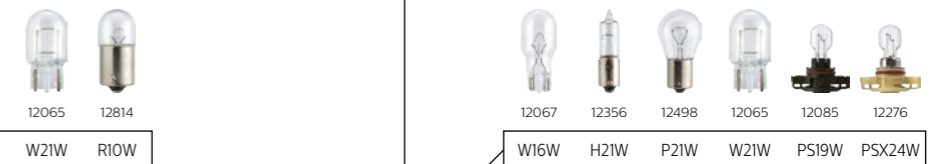

philips.com/mylamps

Trunk lights

3rd stop light

Rear indicators

Reversing light

Glove compartment lights

Rear parking lights

License plate lights