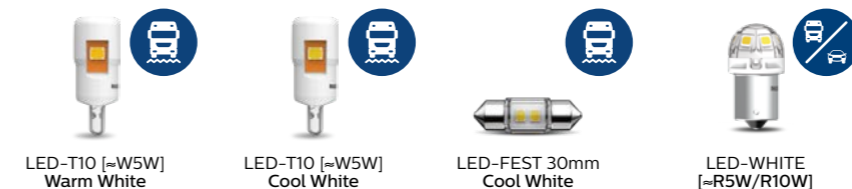

Ultinon Pro6000 SL

Brighter, elegant signals

The Philips Ultinon Pro6000 signalling bulbs offer superior visibility and style for your car.

Superior visibility

- Powerful light with high lumen output
- Variety of powerful white light: 4000/6000/8000 K for SL-T10 [≈W5W]
- Instant-on technology for more safety
- Uniform light distribution

High-end, elegant signaling

- Stylish LED signaling light available in white, vibrant red and vibrant amber

Performance made to last

- High-end LED technology
- Long lifetime up to 5000 hours
- *HeatShield* technology to endure any thermal challenge for T10 bulbs

Simple plug-and-play replacement

- Electrically compatible with most cars.
- No flickering thanks to dark-current immunity for Festoons
- Standard caps and polarity-free for quick and easy replacement (W5W, W16, W21/5W, P21/5W, R5/R10)
- Large portfolio for car applications

Ultinon Pro6000 SL

Available in

12V

24V