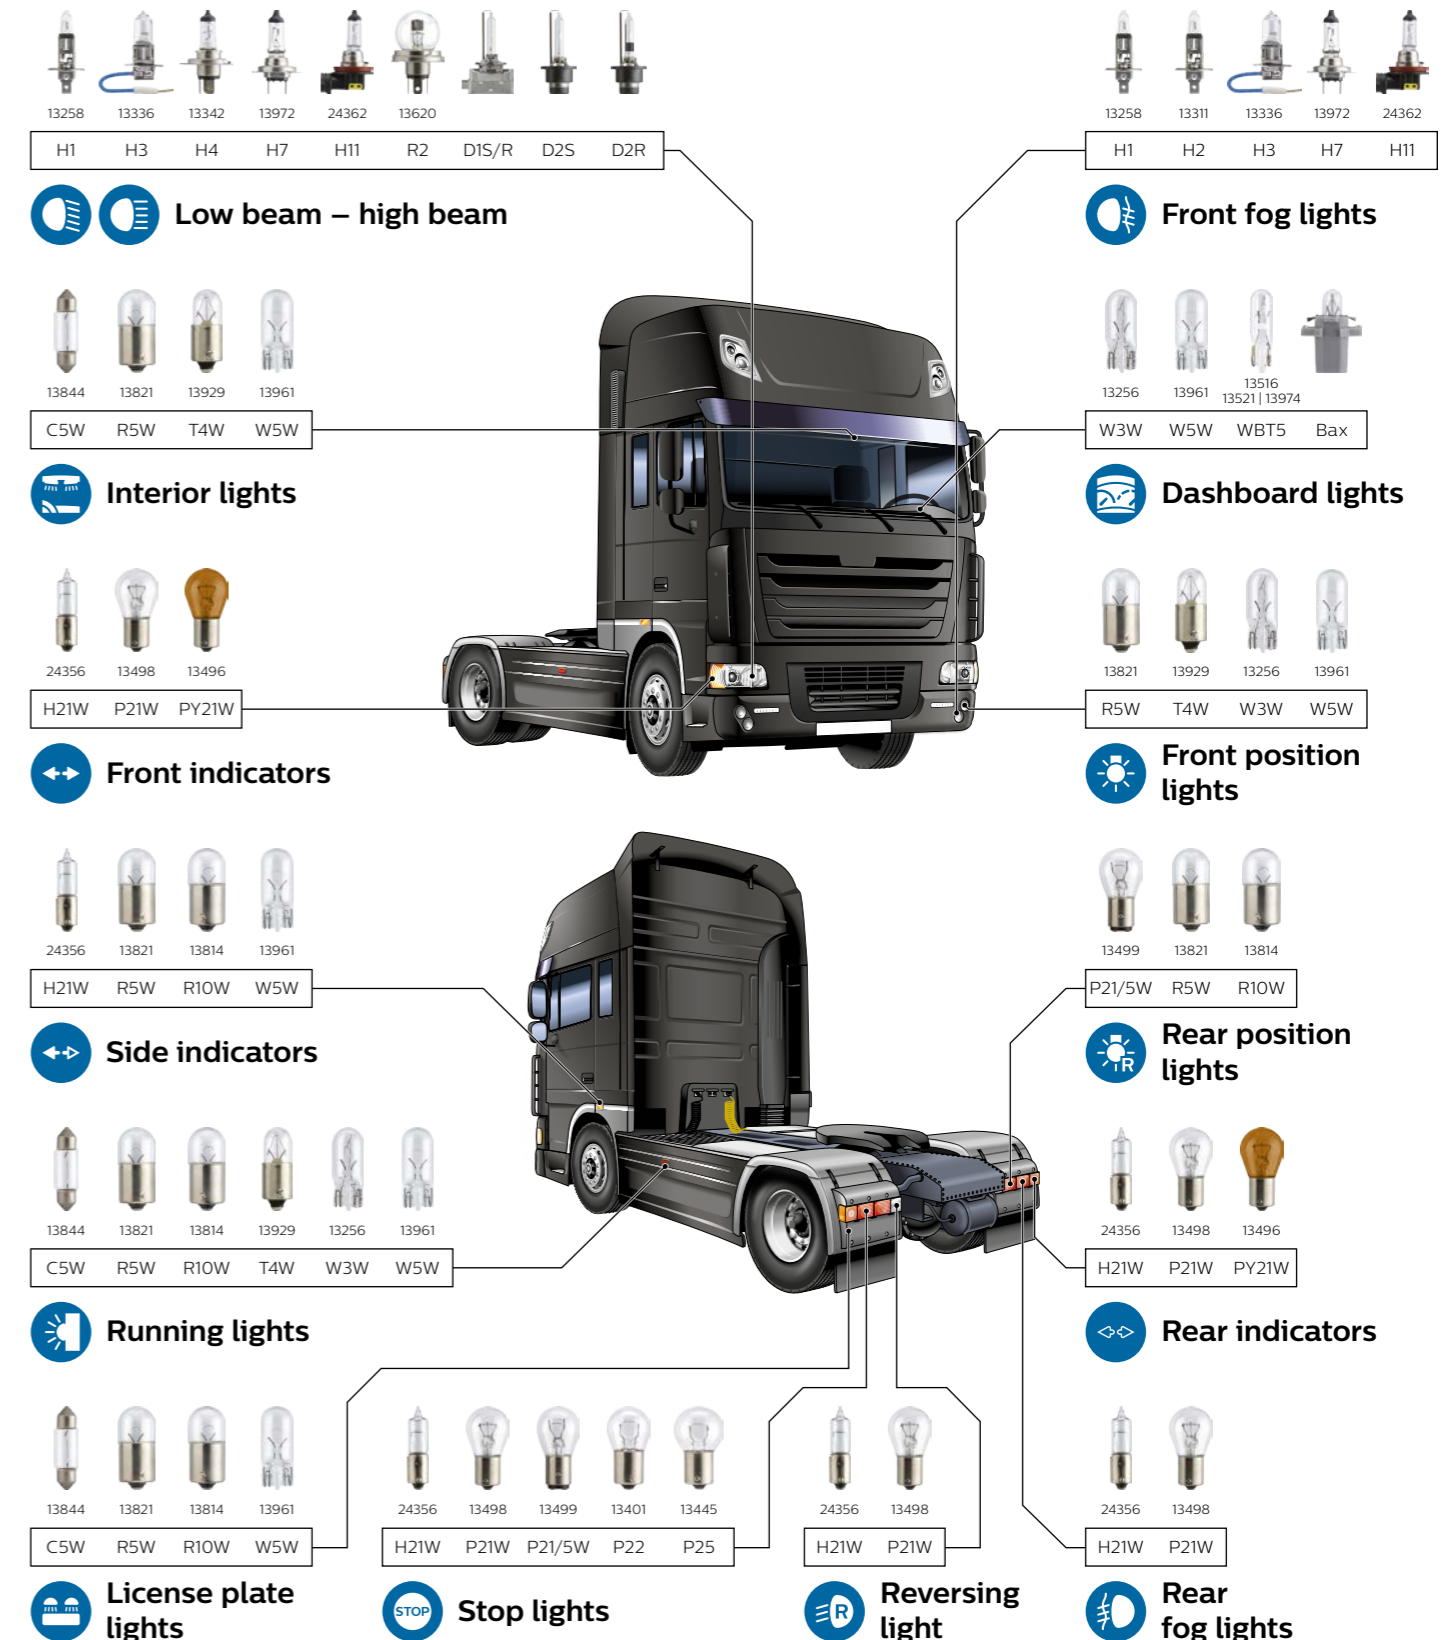

*Compared to average H4 or H7 24V lamps on the market

Standard MasterDuty BlueVision

Available in S2 and B1 packaging

Available in

H3 H4 H7

Which lamp for which function?

philips.com/trucklight

24V Bus and truck lighting