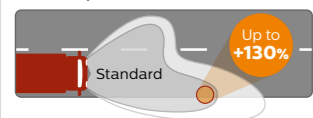

Safety and durability

Built to last

MasterDuty

Beam performance*

Available in H1, H3, H4, H7, H11

Best-in-class lifetime

MasterLife

Beam performance*